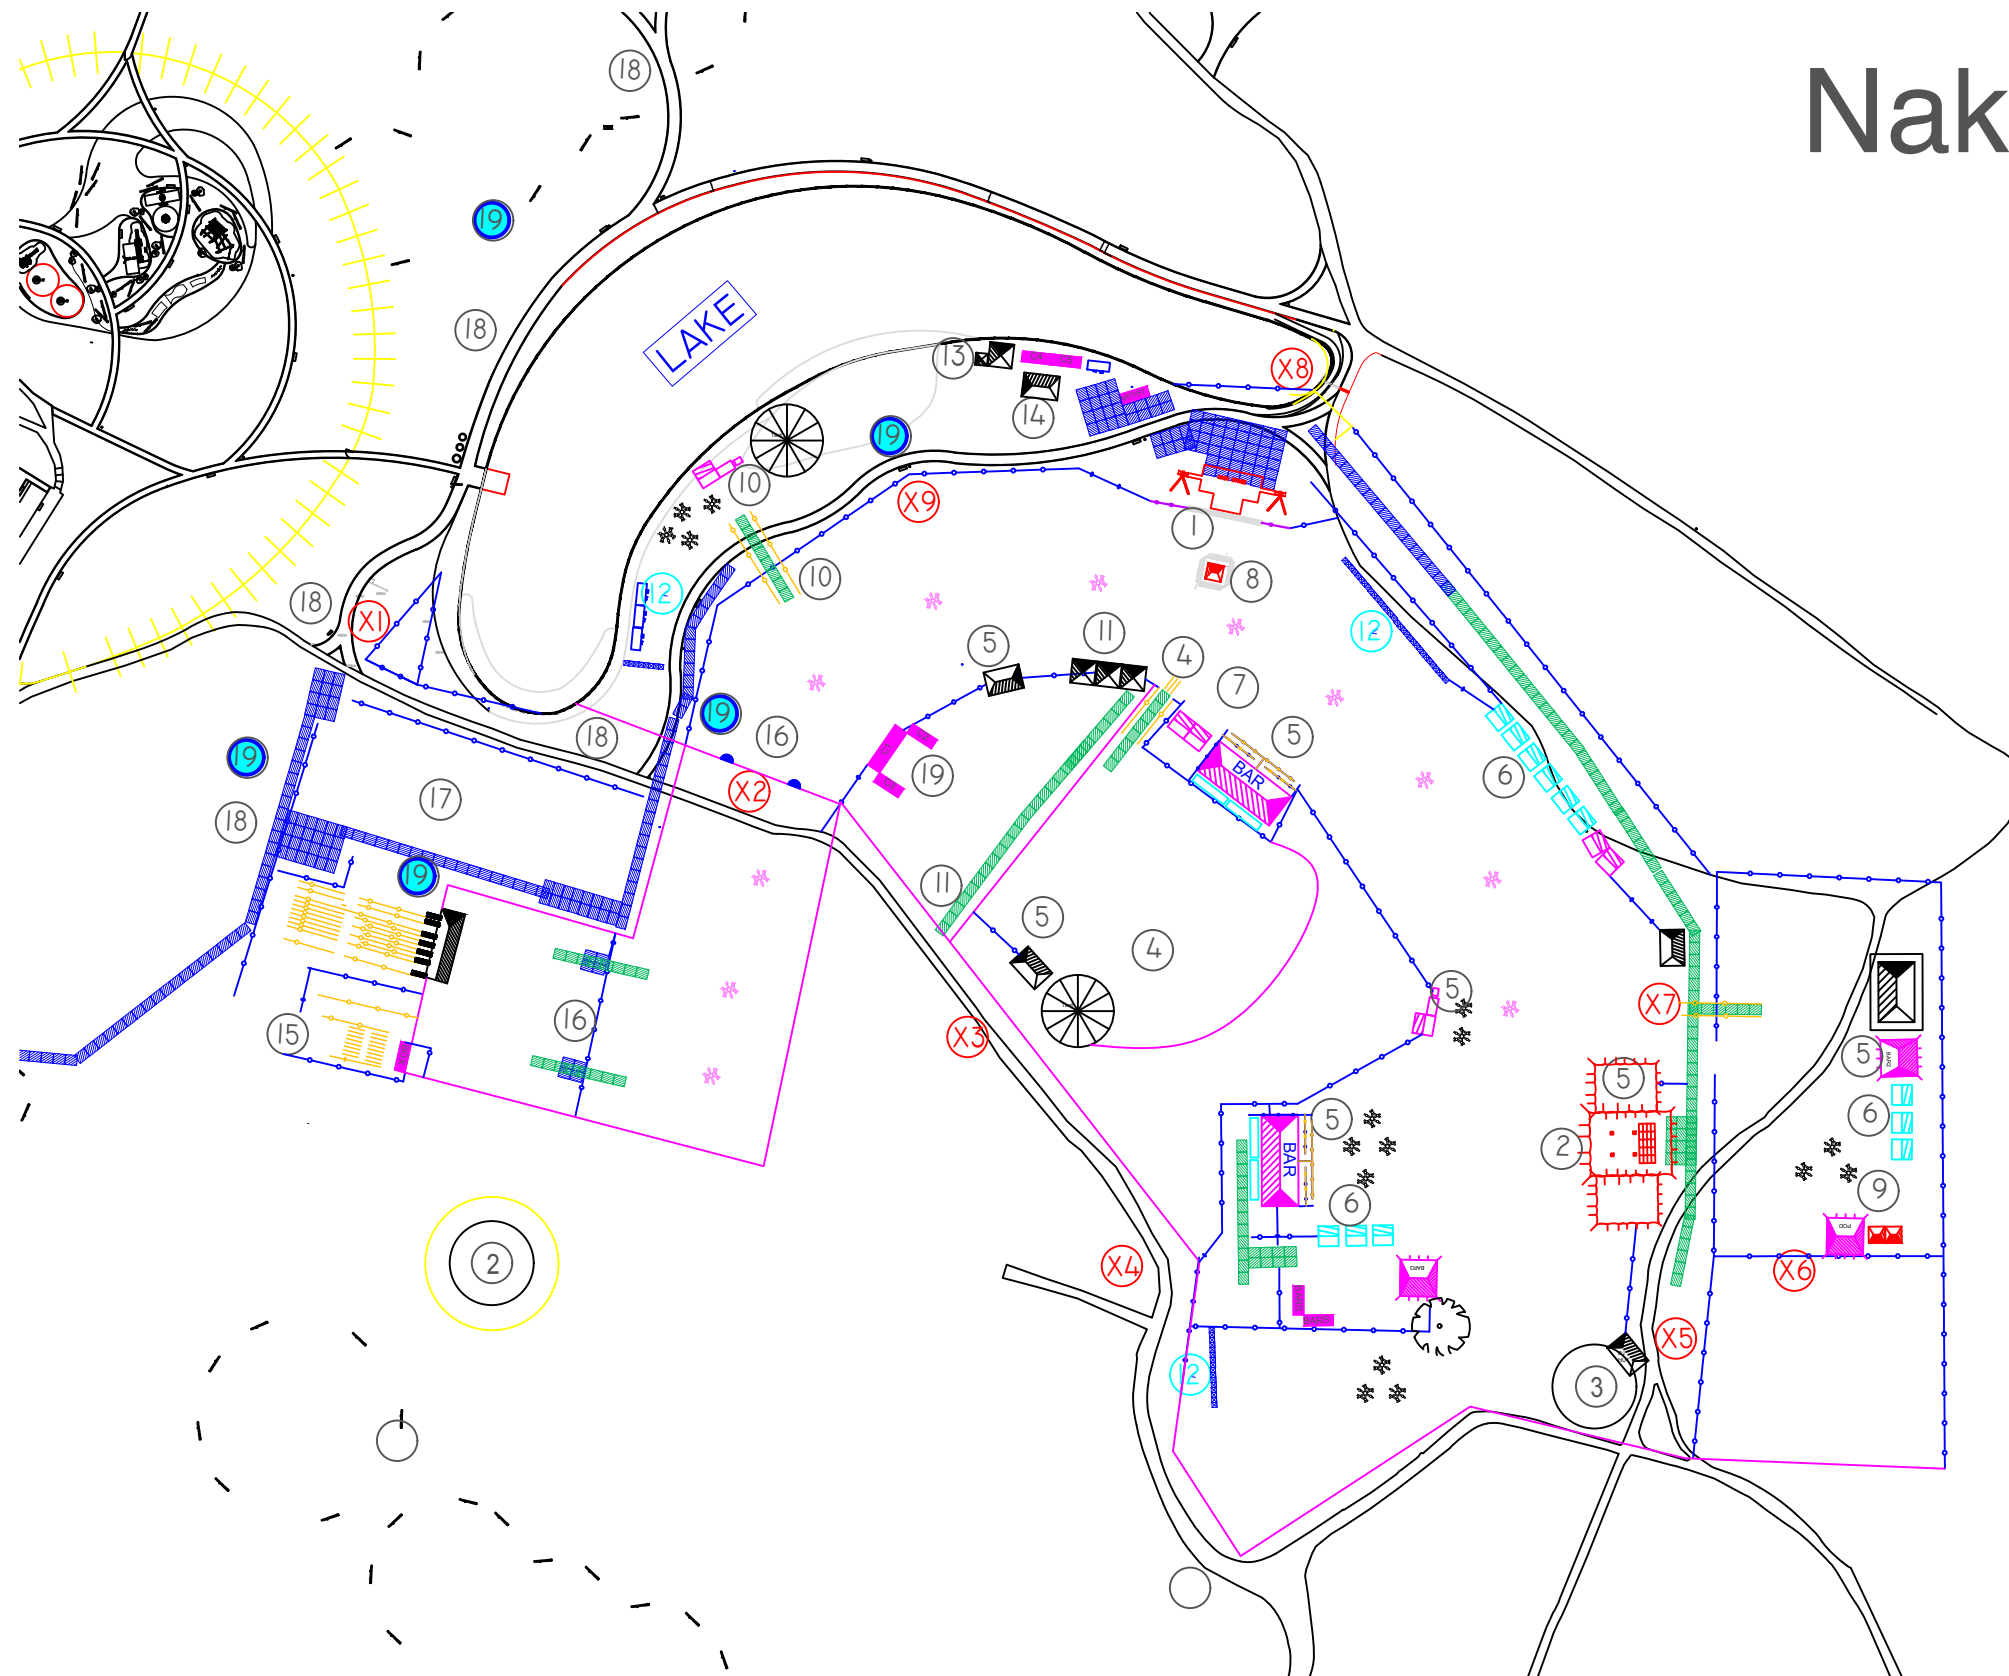

Naked City

- 1 Main Stage
- 2 Stage 2 (Big Top 38m)
- 3 Stage 3 (DJ Stage)
- 4 Dub Area
- 5 Bars
- 6 Food Traders
- 7 None Food Traders
- 8 FOH
- 9 Kids Area
- 10 VIP
- 11 Medics & Welfare
- 12 Toilets
- 13 Artist Area
- 14 Backstage
- 15 Box Office
- 16 Main Entrance
- 17 Bone Yard
- 18 Egress Route
- 19 Site Office / ELT